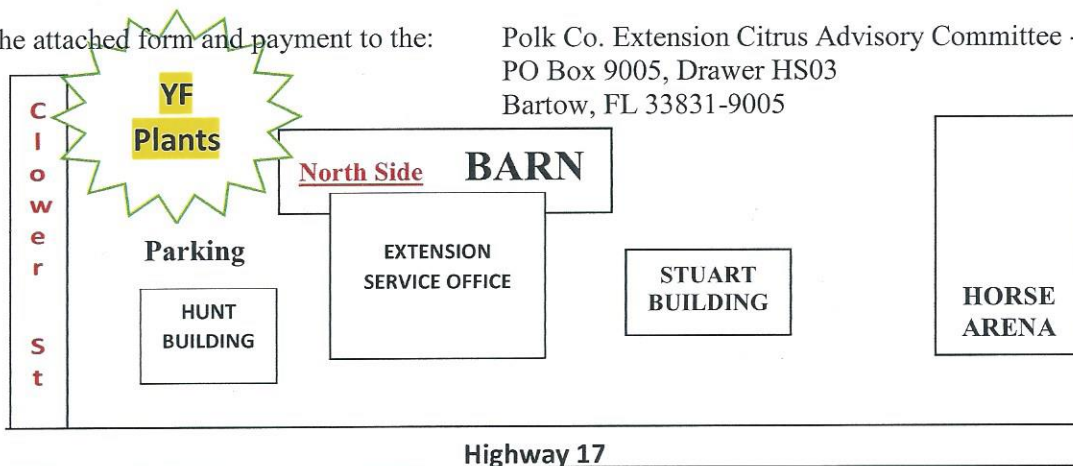

2018 YOUTH FAIR

Blueberry Bush Contest

We will distribute the blueberry bushes for the 2018 Youth Fair, on Saturday, April 1, 2017. The deadline for ordering your blueberry bush is Monday, March 13th. Late orders, accompanied with a \$10.00 late fee, may be placed until Friday, March 17th, at 4:30 p.m. - no later.

The bushes will be distributed on Saturday, April 1st, at the Extension Service barn on the **north side** in Bartow at 1702 Highway 17 South. Distribution begins at 8:30 a.m. and the sale ends at 11:00 a.m. A Blueberry Workshop, featuring suggestions on growing blueberry bushes in containers will be given starting at 9:45 a.m. An exhibitor may purchase and register blueberries, peaches and citrus, but **may show and sell only one plant (blueberry, peaches or citrus).** **ONLY** blue ribbon plants will be auctioned.

*****Youth Fair Blueberry Bush Entry Forms for 2018 are due on September 22, 2017.***
This Order Form is NOT your Entry Form!**

Please return the attached form and payment to the: Polk Co. Extension Citrus Advisory Committee - Attn: Gail
PO Box 9005, Drawer HS03
Bartow, FL 33831-9005